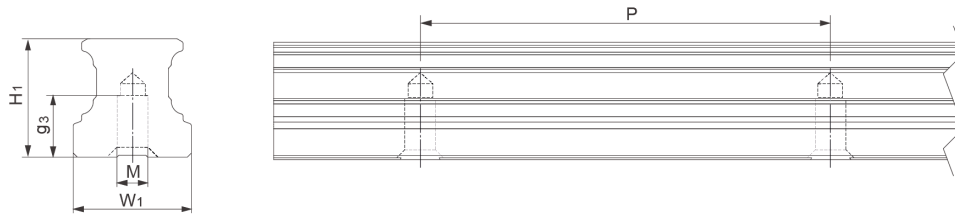

HRU Rail

Tapped from the bottom.
Cut to length acc. to request.
Rails can be joint together for extra long lengths.
Contact Rollco for more information.

Dimensions in mm.

General Data

Designation	Length (mm)	Weight Rail (g/m)
HRU15	4000	1290
HRU20	4000	2280
HRU25	4000	3020
HRU30	4000	4380
HRU35	4000	6790
HRU45	4000	10530
HRU55	4000	14000

Dimensions

Designation	H1	W1	M x g3	Hole Pitch (P)
HRU15	15	15	M5 x 8	60
HRU20	20	20	M6 x 10	60
HRU25	23	23	M6 x 12	60
HRU30	27	28	M8 x 15	80
HRU35	32	34	M8 x 15	80
HRU45	39	45	M12 x 19	105
HRU55	45.7	53	M14 x 24	120