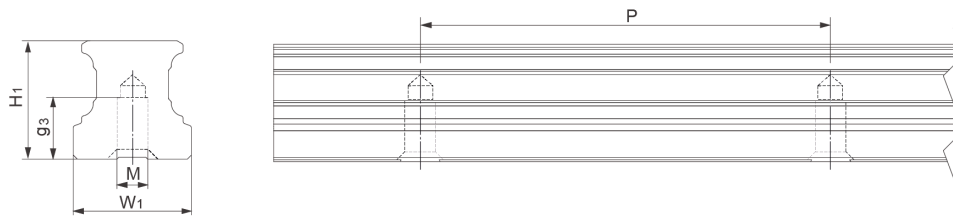

HRU Rail

Tapped from the bottom.
Cut to length acc. to request.
Rails can be joint together for extra long lengths.
Contact Rollco for more information.

Dimensions in mm.

General Data

Designation	Length (mm)	Weight Rail (g/m)
HRU15	4000	1290
HRU20	4000	2280
HRU25	4000	3020
HRU30	4000	4380
HRU35	4000	6790
HRU45	4000	10530
HRU55	4000	14000

Dimensions

Designation	H1	W1	M x g3	Hole Pitch (P)
HRU15	15	15	M5 x 8	60
HRU20	20	20	M6 x 10	60
HRU25	23	23	M6 x 12	60
HRU30	27	28	M8 x 15	80
HRU35	32	34	M8 x 15	80
HRU45	39	45	M12 x 19	105
HRU55	45.7	53	M14 x 24	120