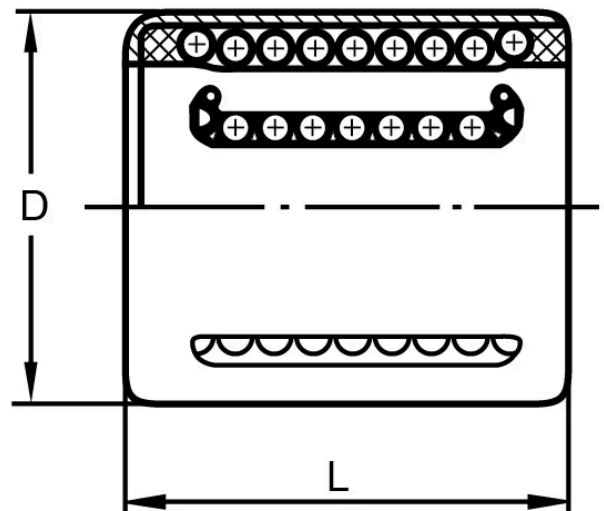

## KH

Dimensions in mm.  
Other types available on request.

**Material:** N/A

## General Data

Designation	Dynamic Load Capacity (N)	Static Load Capacity (N)
KH0622PP	400	239
KH0824PP	435	280
KH1026PP	500	370
KH1228PP	620	510
KH1428PP	620	520
KH1630PP	800	620
KH2030PP	950	790
KH2540PP	1990	1670
KH3050PP	2800	2700
KH4060PP	4400	4450
KH5070PP	5500	6300

## Dimensions

Designation	l	D	L	External Seals
KH0622PP	6	12	22	-
KH0824PP	8	15	24	-
KH1026PP	10	17	26	-
KH1228PP	12	19	28	G 12 x 19 x 3
KH1428PP	14	21	28	G 14 x 21 x 3
KH1630PP	16	24	30	G 16 x 24 x 3
KH2030PP	20	28	30	G 20 x 28 x 4
KH2540PP	25	35	40	G 25 x 35 x 4
KH3050PP	30	40	50	G 30 x 40 x 4
KH4060PP	40	52	60	G 40 x 52 x 5
KH5070PP	50	62	70	-