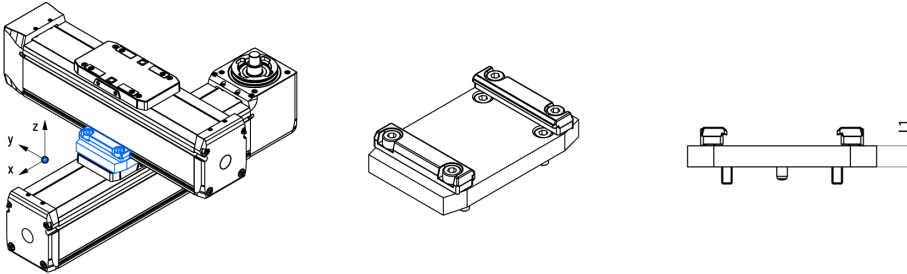

Connection plates

Mini linear units MGBS and MGTB can be mounted to one another using the standard connection plates CP. The standard connection plates support mounting with clamps (profile to carriage) or with screws (carriage to carriage). Mounting of the mini electric cylinders MCE or the mini electric sliders MSCE is also possible.

Components needed for mounting (i.e.: screws, clamping fixtures, centering rings) are included.

Dimensions in mm.

General Data

Connection plates for the XY combinations (carriage-profile mounting)

Connection plates for the XZ combinations (carriage-profile mounting)