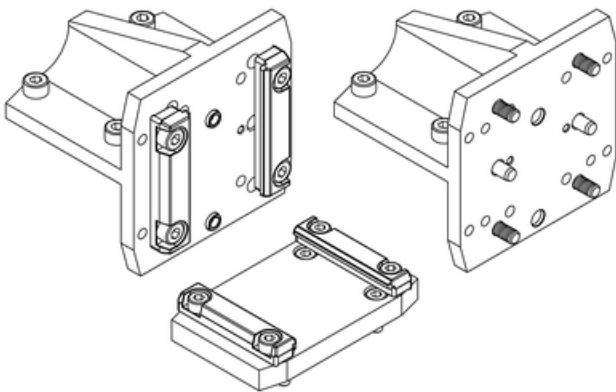

## Connection plates

Mini linear units MGBS and MGTB can be mounted to one another using the standard connection plates CP. The standard connection plates support mounting with clamps (profile to carriage) or with screws (carriage to carriage). Mounting of the mini electric cylinders MCE or the mini electric sliders MSCE is also possible.

Components needed for mounting (i.e.: screws, clamping fixtures, centering rings) are included.

Dimensions in mm.

### Connection plates for the XY combinations (carriage-profile mounting)

### Connection plates for the XZ combinations (carriage-profile mounting)