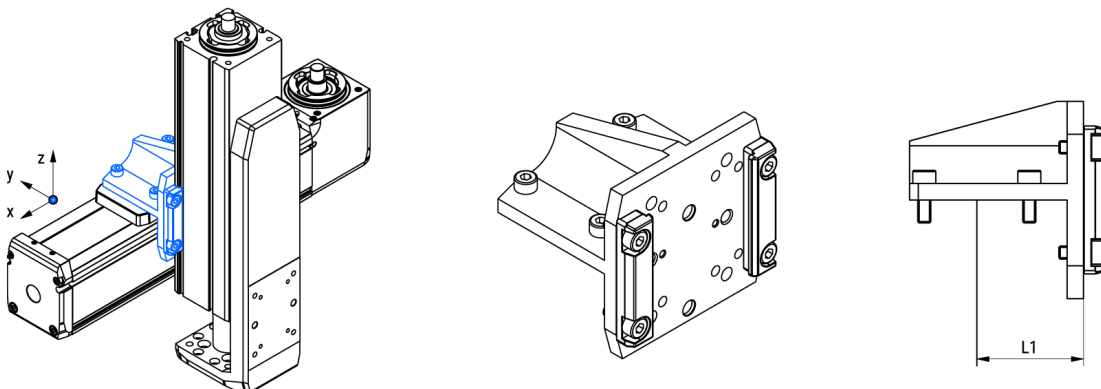

## Connection plates

Mini linear units MGBS and MGTB can be mounted to one another using the standard connection plates CP. The standard connection plates support mounting with clamps (profile to carriage) or with screws (carriage to carriage). Mounting of the mini electric cylinders MCE or the mini electric sliders MSCE is also possible.

Components needed for mounting (i.e.: screws, clamping fixtures, centering rings) are included.

Dimensions in mm.

### Connection plates for the XY combinations (carriage-profile mounting)

### Connection plates for the XZ combinations (carriage-profile mounting)