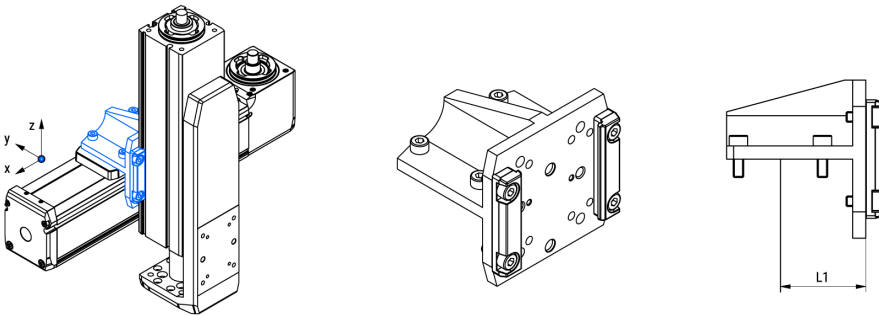

Connection plates

Mini linear units MGBS and MGTB can be mounted to one another using the standard connection plates CP. The standard connection plates support mounting with clamps (profile to carriage) or with screws (carriage to carriage). Mounting of the mini electric cylinders MCE or the mini electric sliders MSCE is also possible.

Components needed for mounting (i.e.: screws, clamping fixtures, centering rings) are included.

Dimensions in mm.

General Data

Connection plates for the XY combinations (carriage-profile mounting)

Connection plates for the XZ combinations (carriage-profile mounting)