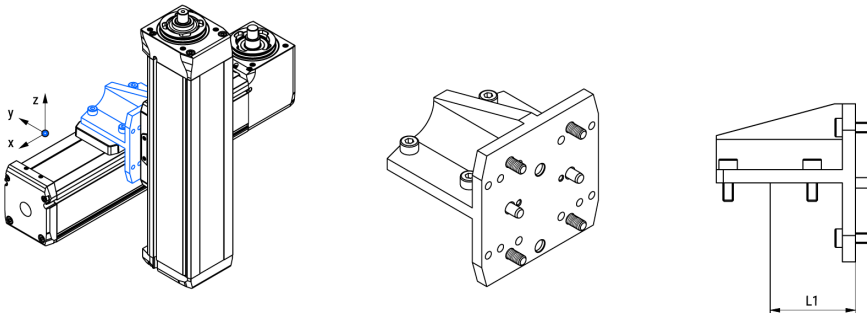

Connection plates for the XZ combinations (carriage-carriage mounting)