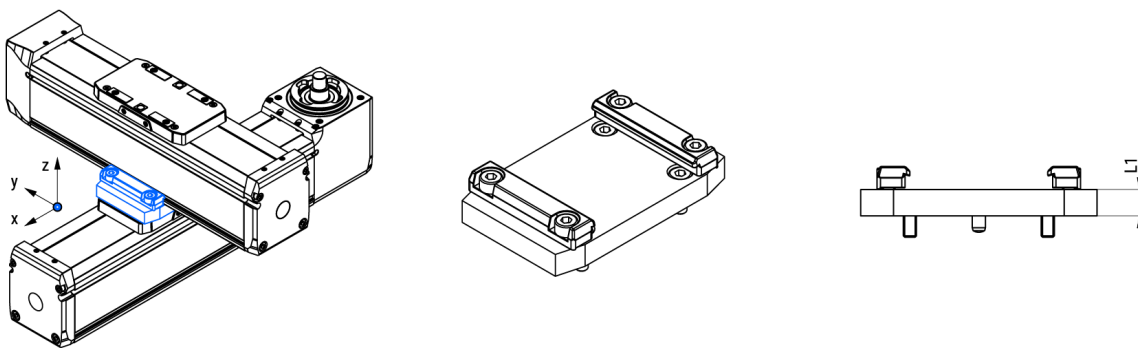

## Connection plates

Mini linear units MGBS and MGTB can be mounted to one another using the standard connection plates CP. The standard connection plates support mounting with clamps (profile to carriage) or with screws (carriage to carriage). Mounting of the mini electric cylinders MCE or the mini electric sliders MSCE is also possible.

Components needed for mounting (i.e.: screws, clamping fixtures, centering rings) are included.

Dimensions in mm.

### Connection plates for the XY combinations (carriage-profile mounting)

## Dimensions