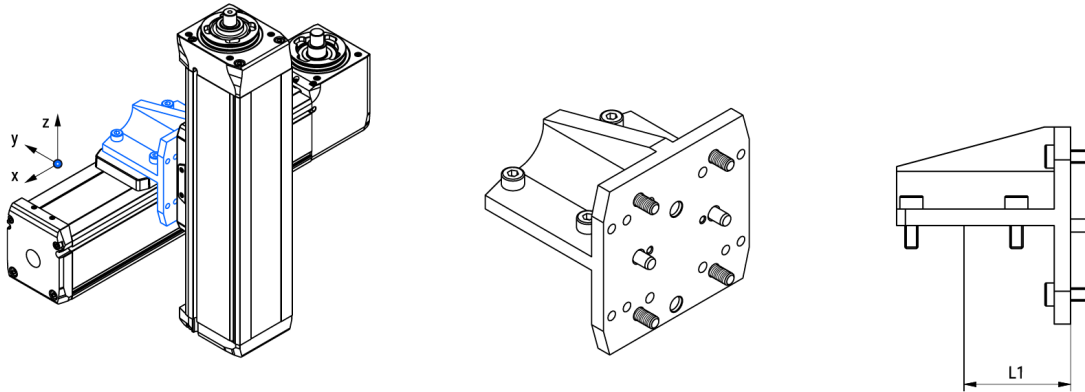

Connection plates for the XZ combinations (carriage-carriage mounting)

Designation	Compatible with	Mass (kg)	Mounting	X-Axis	Y-Axis
CP MG32 XY MG32 KPL - 110994	MGBS/MGTB 32	0.057	Carriage-profile	MGBS/MGTB 32	MGBS/MGTB 32
CP MG45 XY MG45 KPL - 111005	MGBS/MGTB 45	0.115	Carriage-profile	MGBS/MGTB 45	MGBS/MGTB 45
CP MG60 XY MG32 KPL - 112563	MGBS/MGTB 32, 60	0.165	Carriage-profile	MGBS/MGTB 60	MGBS/MGTB 32
CP MG60 XY MG60 KPL - 112562	MGBS/MGTB 60	0.191	Carriage-profile	MGBS/MGTB 60	MGBS/MGTB 60
CP MG32 XZ MG32 KPL - 111001	MGBS/MGTB 32	0.095	Carriage-profile	MGBS/MGTB 32	-
CP MG45 XZ MG32 KPL - 111006	MGBS/MGTB 32, 45	0.161	Carriage-profile	MGBS/MGTB 45	-
CP MG45 XZ MG45 KPL - 111008	MGBS/MGTB 45	0.161	Carriage-profile	MGBS/MGTB 45	-
CP MG60 XZ MG32 KPL - 112569	MGBS/MGTB 32, 60	0.320	Carriage-profile	MGBS/MGTB 60	-
CP MG60 XZ MG45 KPL - 112568	MGBS/MGTB 45, 60	0.320	Carriage-profile	MGBS/MGTB 60	-
CP MG60 XZ MG60 KPL - 112567	MGBS/MGTB 60	0.346	Carriage-profile	MGBS/MGTB 60	-
CP MG32 XZ MSCE25 KPL - 111003	MGBS/MGTB 32, MCE/MSCE 25	0.095	Carriage-profile	MGBS/MGTB 32	-
CP MG32 XZ MSCE32 KPL - 111004	MGBS/MGTB 32, MCE/MSCE 32	0.095	Carriage-profile	MGBS/MGTB 32	-
CP MG45 XZ MSCE32 KPL - 111010	MGBS/MGTB 32, MCE/MSCE 32	0.162	Carriage-profile	MGBS/MGTB 45	-
CP MG45 XZ MSCE45 KPL - 111011	MGBS/MGTB 32, MCE/MSCE 45	0.162	Carriage-profile	MGBS/MGTB 45	-
CP MG60 XZ MSCE32 KPL - 112570	MGBS/MGTB 32, MCE/MSCE 32	0.320	Carriage-profile	MGBS/MGTB 60	-
CP MG60 XZ MSCE45 KPL - 112571	MGBS/MGTB 32, MCE/MSCE 45	0.321	Carriage-profile	MGBS/MGTB 60	-
CP MG32 XZ MG32Z KPL - 111002	MGBS/MGTB 32	0.071	Carriage-carriage	MGBS/MGTB 32	-
CP MG45 XZ MG32Z KPL - 111007	MGBS/MGTB 32, 45	0.126	Carriage-carriage	MGBS/MGTB 45	-
CP MG45 XZ MG45Z KPL - 111009	MGBS/MGTB 45	0.131	Carriage-carriage	MGBS/MGTB 45	-
CP MG60 XZ MG32Z KPL - 112566	MGBS/MGTB 32, 60	0.285	Carriage-carriage	MGBS/MGTB 60	-