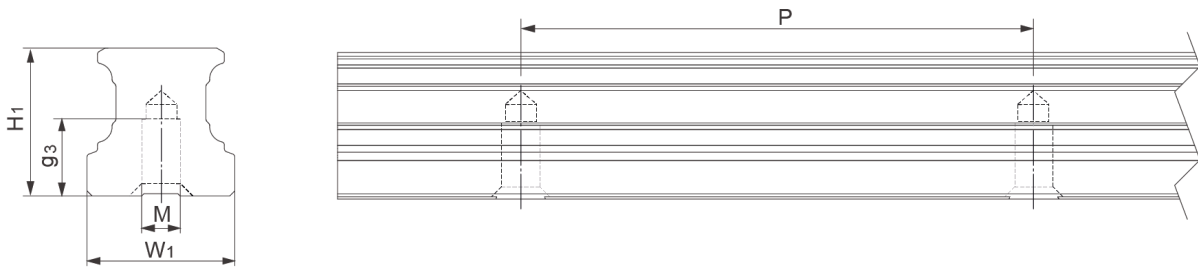

HRU Rail

Tapped from the bottom.
Cut to length acc. to request.
Rails can be joint together for extra long lengths.
Contact Rollco for more information.

Dimensions in mm.

General Data

Designation	Length (mm)	Weight Rail (g/m)
HRU15	4000	1290
HRU20	4000	2280
HRU25	4000	3020
HRU30	4000	4380
HRU35	4000	6790
HRU45	4000	10530
HRU55	4000	14000

Dimensions

Designation	H1	W1	M x g3	Hole Pitch (P)
HRU15	15	15	M5 x 8	60
HRU20	20	20	M6 x 10	60
HRU25	23	23	M6 x 12	60
HRU30	27	28	M8 x 15	80
HRU35	32	34	M8 x 15	80
HRU45	39	45	M12 x 19	105
HRU55	45.7	53	M14 x 24	120