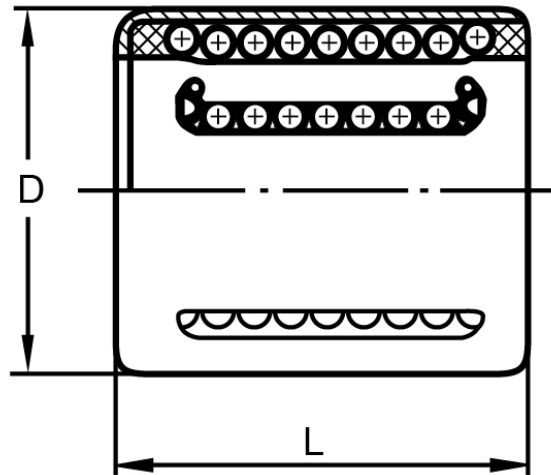

## KH

Dimensions in mm.  
Other types available on request.

**Material:** N/A

## General Data

Designation	Dynamic Load Capacity (N)	Static Load Capacity (N)
KH0622PP	400	239
KH0824PP	435	280
KH1026PP	500	370
KH1228PP	620	510
KH1428PP	620	520
KH1630PP	800	620
KH2030PP	950	790
KH2540PP	1990	1670
KH3050PP	2800	2700
KH4060PP	4400	4450
KH5070PP	5500	6300

## Dimensions

Designation	I	D	L	External Seals
KH0622PP	6	12	22	-
KH0824PP	8	15	24	-
KH1026PP	10	17	26	-
KH1228PP	12	19	28	G 12 x 19 x 3
KH1428PP	14	21	28	G 14 x 21 x 3
KH1630PP	16	24	30	G 16 x 24 x 3
KH2030PP	20	28	30	G 20 x 28 x 4
KH2540PP	25	35	40	G 25 x 35 x 4
KH3050PP	30	40	50	G 30 x 40 x 4
KH4060PP	40	52	60	G 40 x 52 x 5
KH5070PP	50	62	70	-