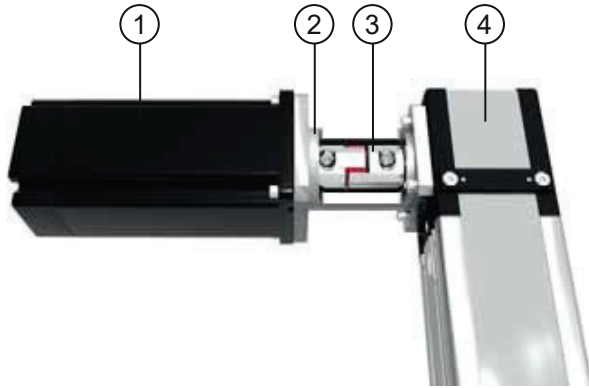

Motor Adapter with Coupling

- 1. Motor
- 2. Motor adapter
- 3. Coupling
- 4. Linear Unit

Order code

VK - CTV 110 - SMB60 - GESM14

Motor adapter

Linear unit series

Motor type

Coupling type